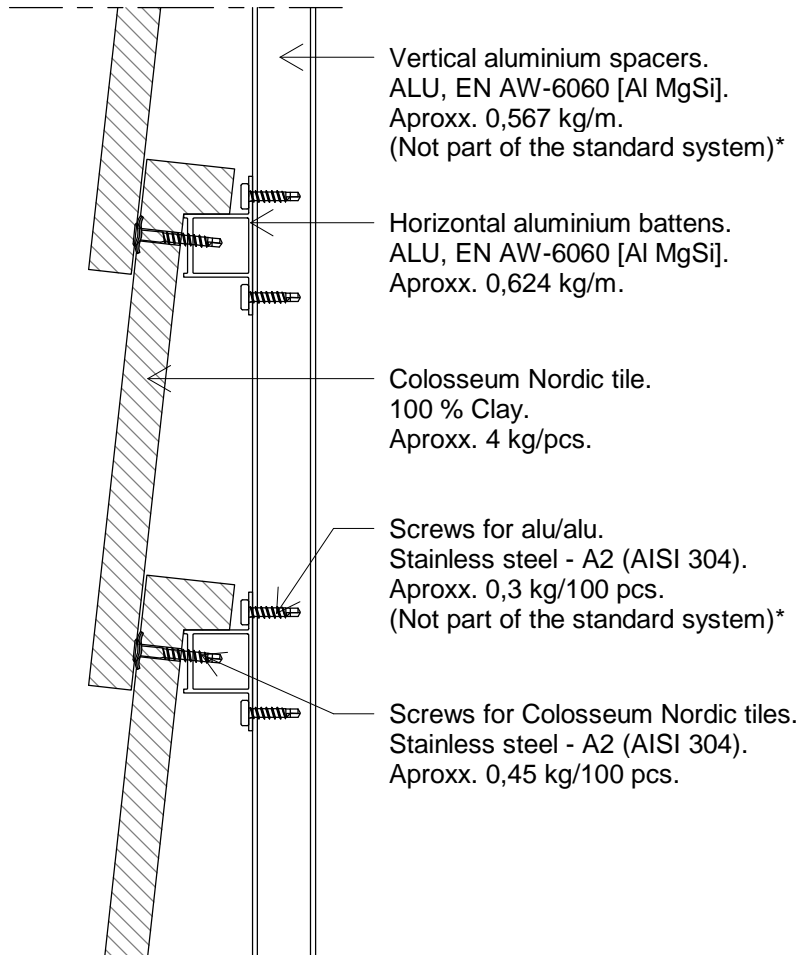

Colosseum Nordic - MATERIAL PASSPORT - "The black BOX"

Colosseum Nordic is designed according to the principles "Design for Disassembly".

(Not part of the standard system)* = Information only applies if these components are provided by Komproment.