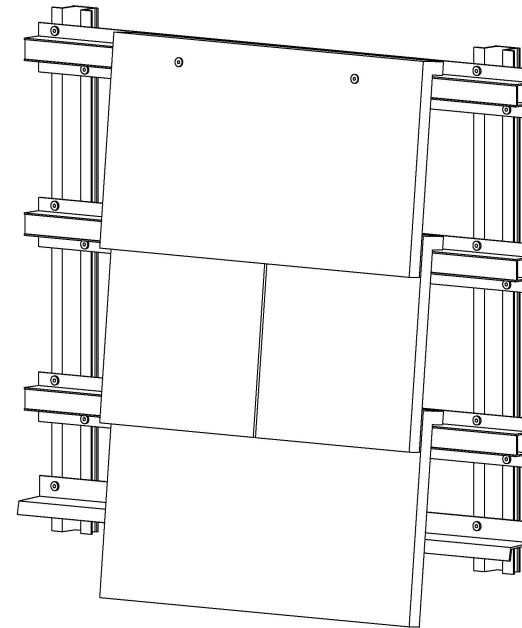

Colosseum Nordic - MATERIAL PASSPORT - "The black BOX"

Colosseum Nordic is designed according to the principles "Design for Disassembly".

(Not part of the standard system)* = Information only applies if these components are provided by Komproment.